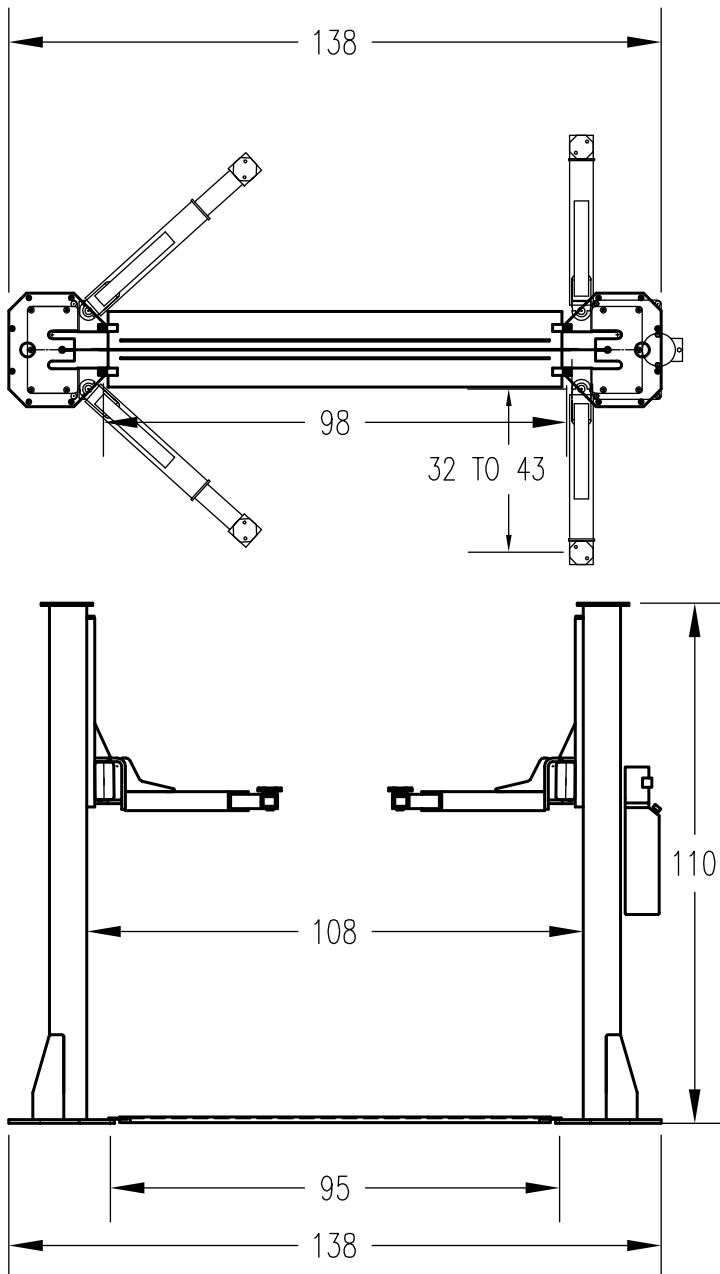

## 9,000 LBS. TWO POST LIFT SURFACE MOUNTED

- Oven baked powder coat finish
  - Automatic arm restraints
- Dual safety latches • 76" lifting height
- Truck adapters • Five year limited warranty

# 1-866-341-LIFT

5 4 3 8

[www.uslifts4less.com](http://www.uslifts4less.com)

14760 Creed Rd., Diamond, OH 44412

SPECIFICATIONS	EE2P-9
Capacity	9,000 LB
Overall Height	110"
Max Lifting Height	76"
Min Lifting Height	5" SCREW 3-7/8" STACK
Overall Width	138"
Inside Column Width	108"
Drive Through	94"
Pad Adapter Hight	5"
Required Ceiling Ht.	10'
Speed of Rise	45 sec
Electrical	208/230 V
Motor	2 HP 1 Ph