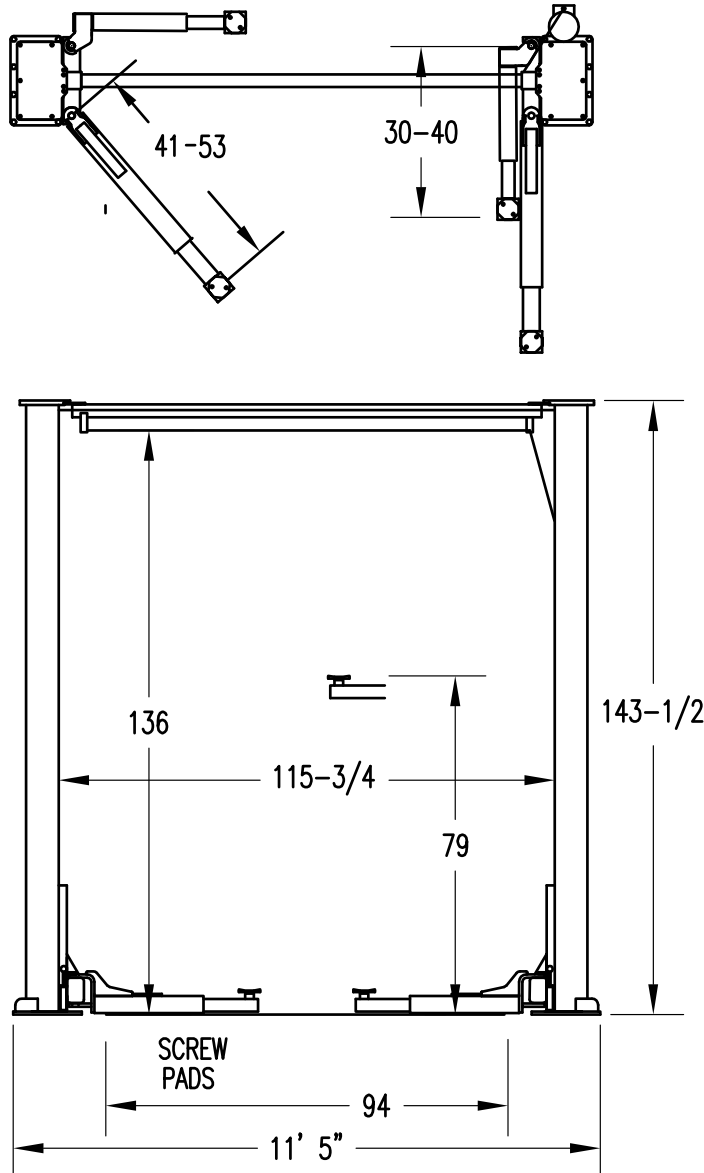

## 10,000 LBS. TWO POST LIFT SURFACE MOUNTED

- Oven baked powder coat finish
- Automatic overhead shutoff
- Automatic arm restraints
- Dual safety latches
- 79" lifting height
- Truck adapters
- Five year limited warranty

- Optional**
- 2' height extensions
  - 3 phase power unit
  - stack pads w/3" & 6" extensions

SPECIFICATIONS	
Capacity	10,000 LB
Shipping Wt.	1800 LB
Overall Height	143-1/2"
Shutoff Height	136"
Max Lifting Height	79"
Min Lifting Height	5" SCREW
	5" STACK
Overall Width	11' 5"
Inside Column Width	115-3/4"
Drive Through	94"
Short Arm Reach	30" to 40"
Long Arm Reach	41" to 53"
Pad Adapter Hight	6"
Required Ceiling Ht.	12'
Speed of Rise	50 sec
Electrical	208/230 V
Motor	2 HP 1 Ph