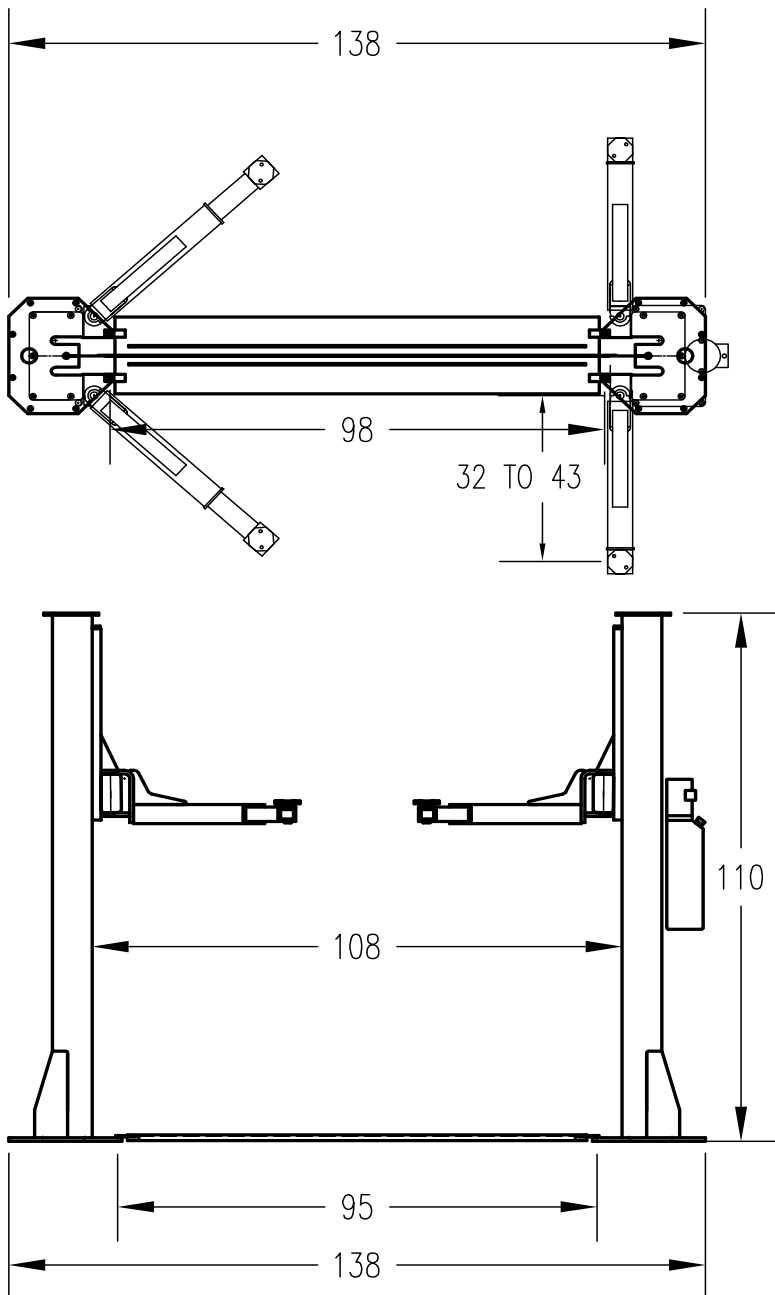

EE2P-10

10,000 LBS. TWO POST LIFT SURFACE MOUNTED

- Oven baked powder coat finish • Automatic overhead shutoff • Automatic arm restraints
- Dual safety latches • 76" lifting height • Truck adapters • Five year limited warranty

1-866-341-LIFT

5 4 3 8

www.uslifts4less.com

14760 Creed Rd., Diamond, OH 44412

SPECIFICATIONS	EE2P-10
Capacity	10,000 LB
Overall Height	110"
Max Lifting Height	76"
Min Lifting Height	5" SCREW 3-7/8" STACK
Overall Width	138"
Inside Column Width	108"
Drive Through	94"
Pad Adapter Hight	5"
Required Ceiling Ht.	10'
Speed of Rise	45 sec
Electrical	208/230 V
Motor	2 HP 1 Ph