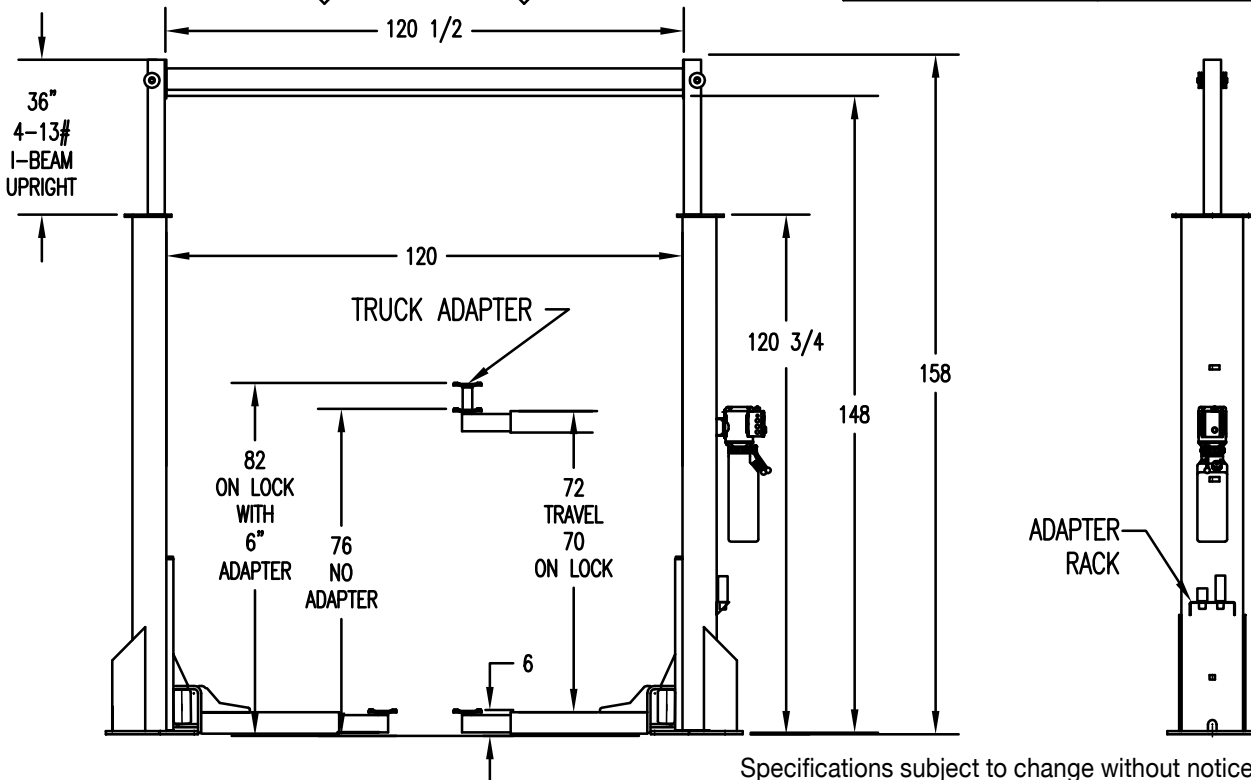

**Optional 2' height extensions available**

**1-866-341-LIFT**

5 4 3 8

**www.uslifts4less.com**

14760 Creed Rd., Diamond, OH 44412

SPECIFICATIONS	
Capacity	12,000
Overall Height	158"
Shutoff Height	148"
Max Lifting Height	76"
Overall Width	148"
Inside Column Width	120"
Drive Through @ Tire	110"
Arm Reach	40" to 60"
Required Ceiling Ht.	13'-6"
Speed of Rise	45 sec
Electrical	208/230 V
Motor	2 HP 1 Ph