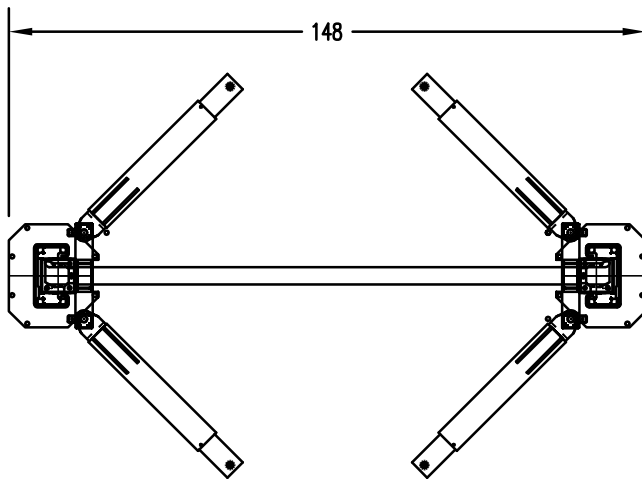

## 12,000 LBS. TWO POST LIFT

- Oven baked powder coat finish
- Automatic overhead shutoff
- Automatic arm restraints
- Dual safety latches
- 76" lifting height
- Truck adapters 3" and 6"
- Five year limited warranty

**Optional 2' height extensions available**

**1-866-341-LIFT**

5 4 3 8

**www.uslifts4less.com**

14760 Creed Rd., Diamond, OH 44412

SPECIFICATIONS	
Capacity	12,000
Overall Height	158"
Shutoff Height	148"
Max Lifting Height	76"
Overall Width	148"
Inside Column Width	120"
Drive Through @ Tire	110"
Arm Reach	40" to 60"
Required Ceiling Ht.	13'-6"
Speed of Rise	45 sec
Electrical	208/230 V
Motor	2 HP 1 Ph