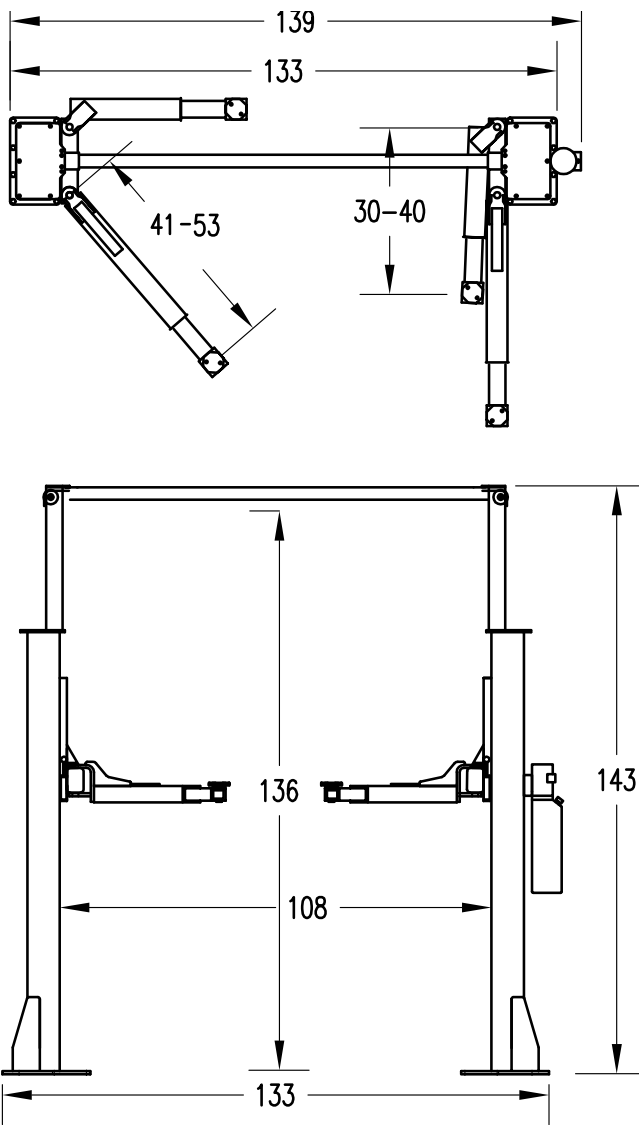

1-866-341-LIFT
5 4 3 8

www.uslifts4less.com

14760 Creed Rd., Diamond, OH 44412

EE2P-90A

9,000 LBS. TWO POST LIFT SURFACE MOUNTED

- Oven baked powder coat finish
- Automatic overhead shutoff
- Automatic arm restraints
- Dual safety latches
- 76" lifting height
- Truck adapters
- Five year limited warranty

- Optional**
- 2' height extensions
 - 3 phase power unit
 - stack pads w/3" & 6" extensions

SPECIFICATIONS	
Capacity	9,000 LB
Shipping Wt.	1575 LB
Overall Height	143"
Shutoff Height	136"
Max Lifting Height	76"
Min Lifting Height	5" SCREW
	5" STACK
Overall Width	133"
Inside Column Width	108"
Drive Through	97"/89"
Pad Adapter Hight	5"
Required Ceiling Ht.	12'
Speed of Rise	45 sec
Electrical	208/230 V
Motor	2 HP 1 Ph