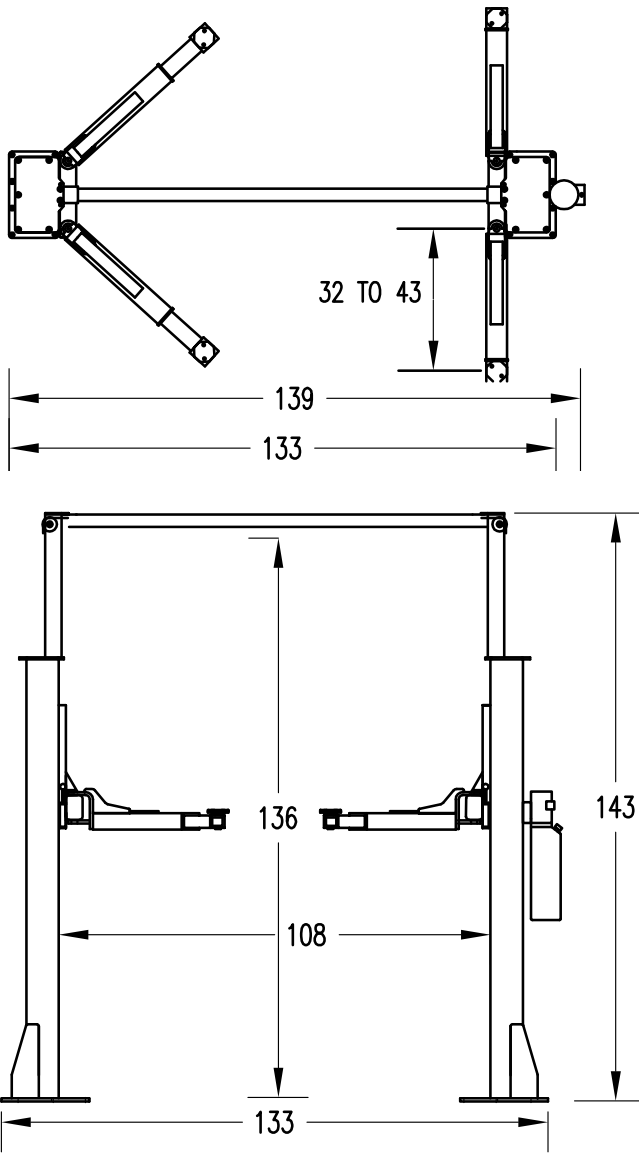

## 9,000 LBS. TWO POST LIFT SURFACE MOUNTED

- Oven baked powder coat finish
- Automatic overhead shutoff
- Automatic arm restraints
- Dual safety latches
- 76" lifting height
- Truck adapters
- Five year limited warranty

- Optional**
- 2' height extensions
  - 3 phase power unit
  - stack pads w/3" & 6" extensions

SPECIFICATIONS	
Capacity	9,000 LB
Shipping Wt.	1575 LB
Overall Height	143"
Shutoff Height	136"
Max Lifting Height	76"
Min Lifting Height	5" SCREW
	5" STACK
Overall Width	133"
Inside Column Width	108"
Drive Through	97"/89"
Pad Adapter Hight	5"
Required Ceiling Ht.	12'
Speed of Rise	45 sec
Electrical	208/230 V
Motor	2 HP 1 Ph