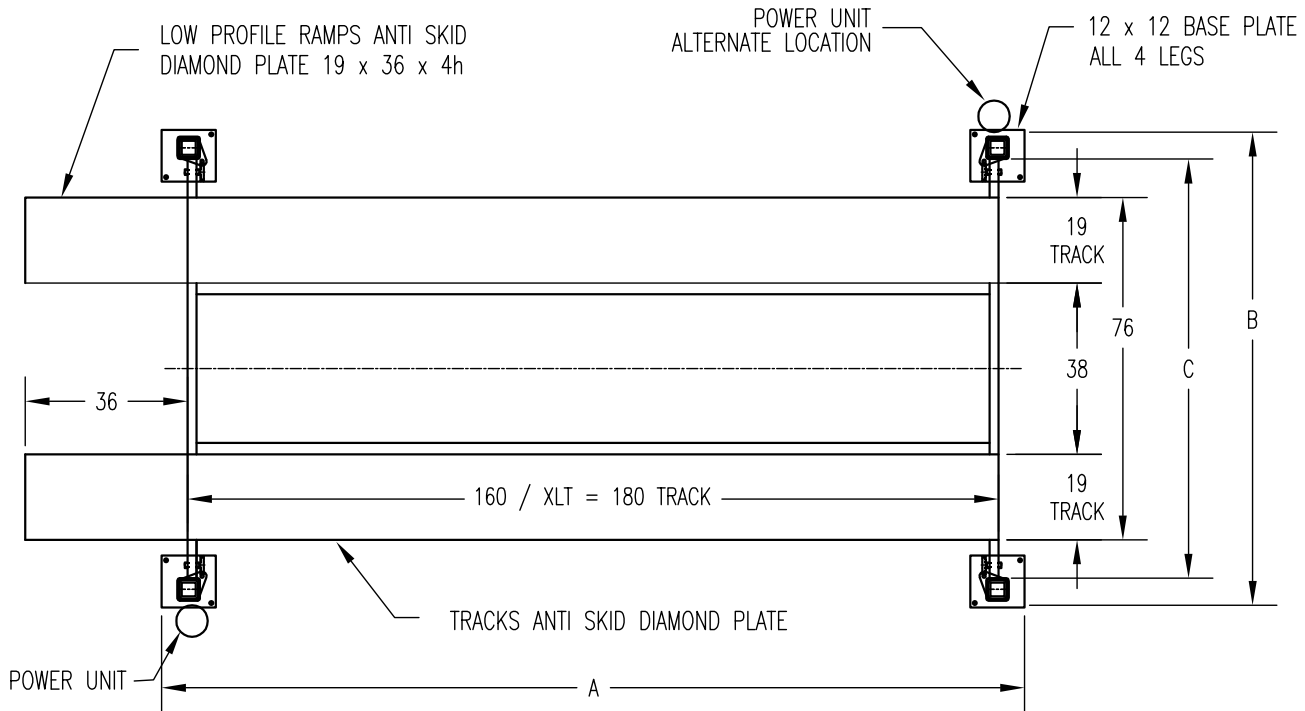

EM63

7,000 LBS. 4 POST LIFT

1-866-341-LIFT

5 4 3 8

www.uslifts4less.com

14760 Creed Rd., Diamond, OH 44412

MODEL#	A	B	C	D	E
EM63	171	106	92	63	82
EM63W	171	112	98	63	82

TEN LOCKS	
XLT	REG.
73	63
67	57
61	51
56	46
50	40
48	38
28	28
33	23
27	17
18	8

CAPACITY 7000lbs
 110v 1 hp 30 amp single phase
 220v 2 hp 30 amp single phase

OPTIONS -CASTER KIT: Move the Garage Master anywhere you want it.
 ALUMINUM RAMPS: Light weight, easily removable.
 JACK TRAY: Great for tire and brake work.
 DRIP TRAYS: Protects the lower cars.
 SOLID DECK: Great for any type of storage.
 KEY SWITCH: No one can use your lift unless you want them to.