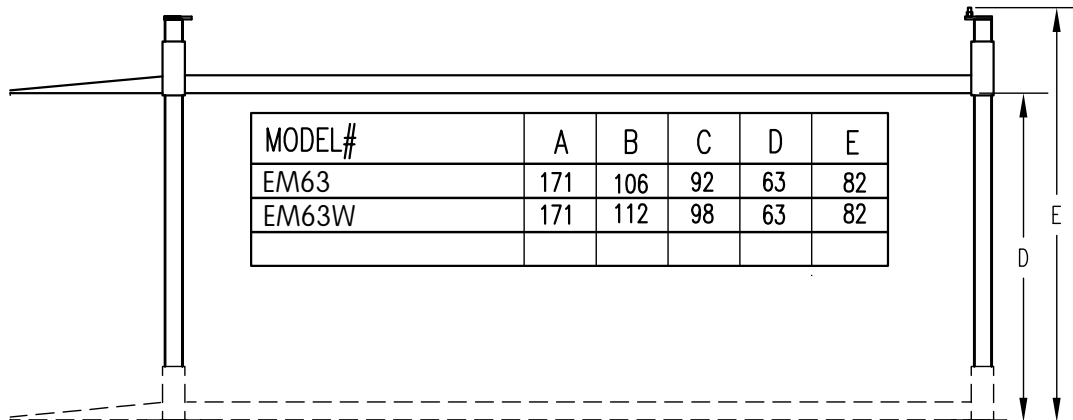

EM63

7,000 LBS. 4 POST LIFT

1-866-341-LIFT

5 4 3 8

www.uslifts4less.com

14760 Creed Rd., Diamond, OH 44412

MODEL#	A	B	C	D	E
EM63	171	106	92	63	82
EM63W	171	112	98	63	82

TEN LOCKS	
XLT	REG.
73	63
67	57
61	51
56	46
50	40
48	38
28	28
33	23
27	17
18	8

CAPACITY 7000lbs
 110v 1 hp 30 amp single phase
 220v 2 hp 30 amp single phase

OPTIONS -CASTER KIT: Move the Garage Master anywhere you want it.
 ALUMINUM RAMPS: Light weight, easily removable.
 JACK TRAY: Great for tire and brake work.
 DRIP TRAYS: Protects the lower cars.
 SOLID DECK: Great for any type of storage.
 KEY SWITCH: No one can use your lift unless you want them to.