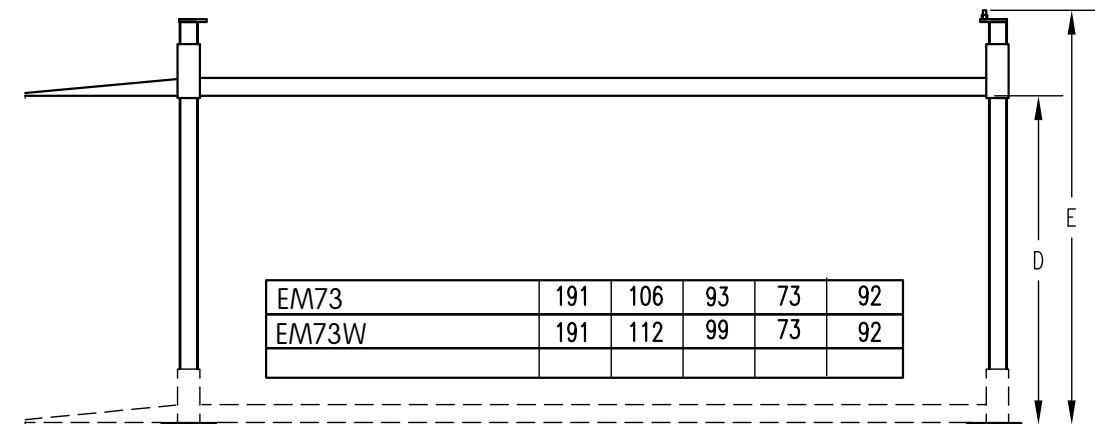

EM73

7,000 LBS. 4 POST LIFT

1-866-341-LIFT
5 4 3 8

www.uslifts4less.com
14760 Creed Rd., Diamond, OH 44412

EM73	191	106	93	73	92
EM73W	191	112	99	73	92

TEN LOCKS	
XLT	REG.
73	63
67	57
61	51
56	46
50	40
48	38
28	28
33	23
27	17
18	8

CAPACITY 7000lbs
110v 1 hp 30 amp single phase
220v 2 hp 30 amp single phase

OPTIONS -CASTER KIT: Move the Garage Master anywhere you want it.
ALUMINUM RAMPS: Light weight, easily removable.
JACK TRAY: Great for tire and brake work.
DRIP TRAYS: Protects the lower cars.
SOLID DECK: Great for any type of storage.
KEY SWITCH: No one can use your lift unless you want them to.