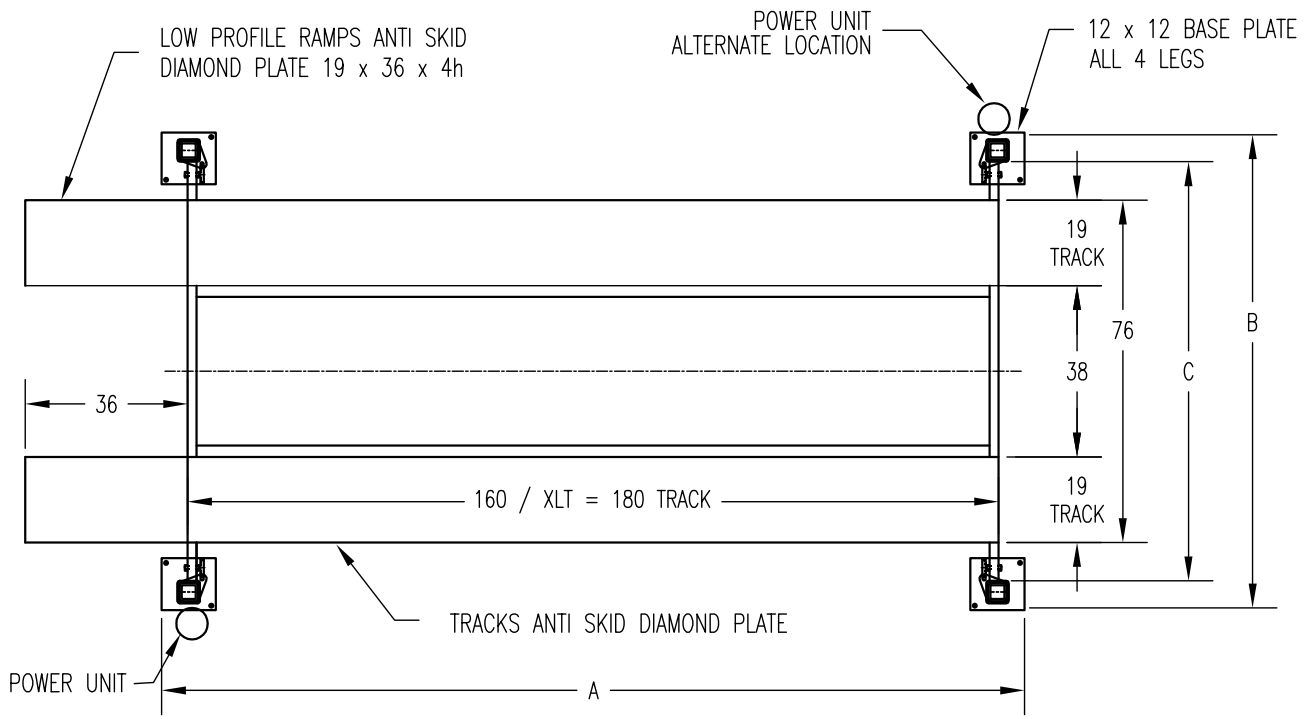

EM73

7,000 LBS. 4 POST LIFT

1-866-341-LIFT
5 4 3 8

www.uslifts4less.com
14760 Creed Rd., Diamond, OH 44412

EM73	191	106	93	73	92
EM73W	191	112	99	73	92

TEN LOCKS	
XLT	REG.
73	63
67	57
61	51
56	46
50	40
48	38
28	28
33	23
27	17
18	8

CAPACITY 7000lbs
110v 1 hp 30 amp single phase
220v 2 hp 30 amp single phase

OPTIONS -CASTER KIT: Move the Garage Master anywhere you want it.
ALUMINUM RAMPS: Light weight, easily removable.
JACK TRAY: Great for tire and brake work.
DRIP TRAYS: Protects the lower cars.
SOLID DECK: Great for any type of storage.
KEY SWITCH: No one can use your lift unless you want them to.